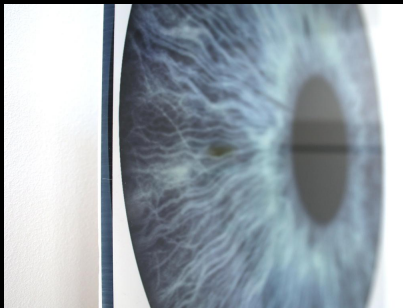

Acrylic Glass

A print-to-edge wall product with a float and 3D effect. Print has a gloss finish and is mounted under crystal clear acrylic, providing maximum colour richness and depth to the image. Sleek and modern, the Acrylic Gallery has 2mm of crystal clear acrylic creating an eye-catching wall product. Elegant and simple, this is our most popular product.

Square Print 10" x 10" (25.4 x 25.4 cm)	Square Print 12" x 12" (30.5 x 30.5 cm)	Square Print 16" x 16" (40.6 x 40.6 cm)	Square Print 20" x 20" (50.8 x 50.8 cm)
£119.95	£149.95	£225.95	£324.95