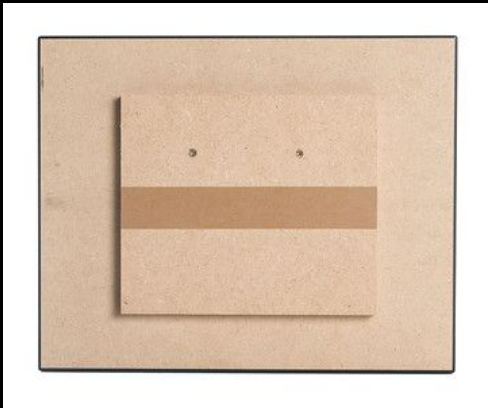

FRAMING OPTIONS

Box Framed

Sets the lustre print level with the 2" deep frame, giving it a proud, contemporary effect that stands off the wall.

Square Frame 10" x 10" (25.4 x 25.4 cm)	Square Frame 16" x 16" (40.6 x 40.6 cm)	Square Frame 20" x 20" (50.8 x 50.8 cm)
£101.95	£193.95	£278.95

Aluminium

Dyes are infused directly into a specially-coated aluminium sheet to create a print with incredible luminescence, detail and durability.

Square Frame 10" x 10" (25.4 x 25.4 cm)	Square Frame 12" x 12" (30.5 x 30.5 cm)	Square Frame 20" x 20" (50.8 x 50.8 cm)
£101.95	£126.95	£278.95

Edge Prints

Edge Prints offer a bold, contemporary way of displaying your photos without the need for a frame. Your print is protected with a satin laminate and then mounted on solid MDF. The edges are then finished with textured, durable 1" border, setting your photo boldly out from the wall.

Stunning, dramatic wall art. An advanced technique which means you see a different image depending on the angle of view. When wall-mounted, the eye image changes as you move around the room.

Click [here](#) to see it in action