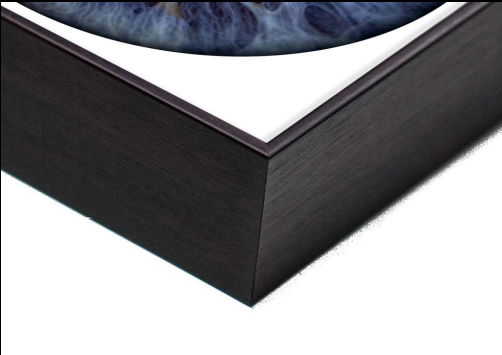

PRINT OPTIONS

Paper Prints

Printed on high quality photographic paper, with a glossy finish to bring out the very best in the colours of the iris.

Square Print 8" x 8" (20.3 x 20.3 cm)	Square Print 12" x 12" (30.5 x 30.5 cm)	Square Print 16" x 16" (40.6 x 40.6 cm)	Square Print 20" x 20" (50.8 x 50.8 cm)
£4.95	£9.95	£17.95	£29.95

FRAMING OPTIONS

Box Framed

Sets the lustre print level with the 2" deep frame, giving it a proud, contemporary effect that stands off the wall.

Square Frame 10" x 10" (25.4 x 25.4 cm)	Square Frame 16" x 16" (40.6 x 40.6 cm)	Square Frame 20" x 20" (50.8 x 50.8 cm)
£101.95	£193.95	£278.95

Aluminium

Dyes are infused directly into a specially-coated aluminium sheet to create a print with incredible luminescence, detail and durability.

Square Frame 10" x 10" (25.4 x 25.4 cm)	Square Frame 12" x 12" (30.5 x 30.5 cm)	Square Frame 20" x 20" (50.8 x 50.8 cm)
£101.95	£126.95	£278.95

Edge Prints

Edge Prints offer a bold, contemporary way of displaying your photos without the need for a frame. Your print is protected with a satin laminate and then mounted on solid MDF. The edges are then finished with textured, durable 1" border, setting your photo boldly out from the wall.