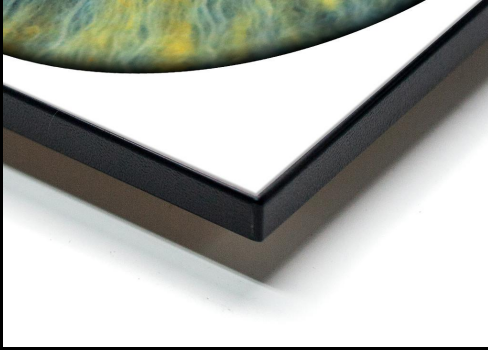

FRAMING OPTIONS

Box Framed

Sets the lustre print level with the 2" deep frame, giving it a proud, contemporary effect that stands off the wall.

Square Frame 10" x 10" (25.4 x 25.4 cm)	Square Frame 16" x 16" (40.6 x 40.6 cm)	Square Frame 20" x 20" (50.8 x 50.8 cm)
£101.95	£193.95	£278.95

Aluminium

Dyes are infused directly into a specially-coated aluminium sheet to create a print with incredible luminescence, detail and durability.

Square Frame 10" x 10" (25.4 x 25.4 cm)	Square Frame 12" x 12" (30.5 x 30.5 cm)	Square Frame 20" x 20" (50.8 x 50.8 cm)
£101.95	£126.95	£278.95

Edge Prints

Edge Prints offer a bold, contemporary way of displaying your photos without the need for a frame. Your print is protected with a satin laminate and then mounted on solid MDF. The edges are then finished with textured, durable 1" border, setting your photo boldly out from the wall.

A print-to-edge wall product with a float and 3D effect. Print has a gloss finish and is mounted under crystal clear acrylic, providing maximum colour richness and depth to the image. Sleek and modern, the Acrylic Gallery has 2mm of crystal clear acrylic creating an eye-catching wall product. Elegant and simple, this is our most popular product.