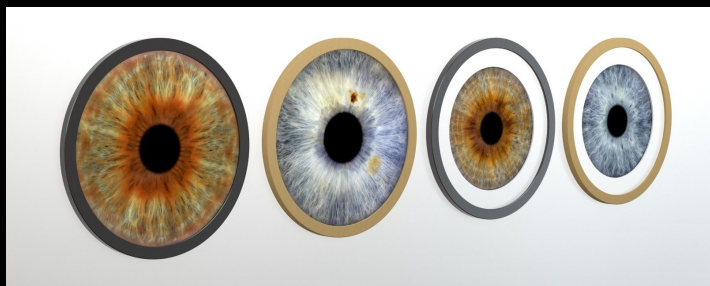

Bespoke Circular Frame

A specialist framing option which uses the same materials as traditional framing, but in a perfect circular shape. We partner with one of, and perhaps the only, framer in the world that does these bespoke frames. We recommend black or white and can come with or without mount.

	200mm diameter	400mm diameter	800mm diameter
Solid walnut or cherry wood, 22 x 22mm	From £340	From £700	From £1495
MDF 20 X 20mm, sprayed satin black or white	From £260	From £550	From £1180