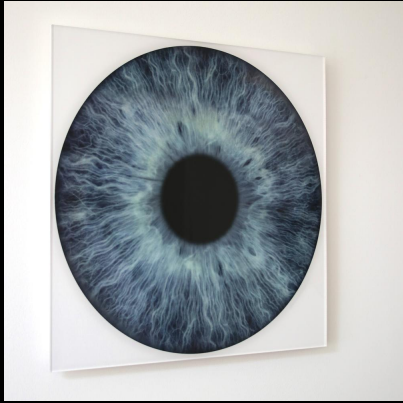

Acrylic Glass

A print-to-edge wall product with a float and 3D effect. Print has a gloss finish and is mounted under crystal clear acrylic, providing maximum colour richness and depth to the image. Sleek and modern, the Acrylic Gallery has 2mm of crystal clear acrylic creating an eye-catching wall product. Elegant and simple, this is our most popular product.

Square Print 10" x 10" (25.4 x 25.4 cm)	Square Print 12" x 12" (30.5 x 30.5 cm)	Square Print 16" x 16" (40.6 x 40.6 cm)	Square Print 20" x 20" (50.8 x 50.8 cm)
£119.95	£149.95	£225.95	£324.95