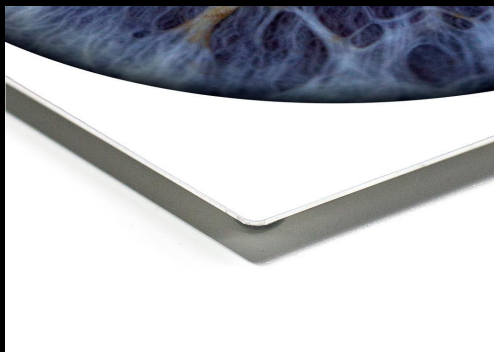

FRAMING OPTIONS

Box Framed

Sets the lustre print level with the 2" deep frame, giving it a proud, contemporary effect that stands off the wall.

Square Frame 10" x 10" (25.4 x 25.4 cm)	Square Frame 16" x 16" (40.6 x 40.6 cm)	Square Frame 20" x 20" (50.8 x 50.8 cm)
£101.95	£193.95	£278.95

Aluminium

Dyes are infused directly into a specially-coated aluminium sheet to create a print with incredible luminescence, detail and durability.

Square Frame 10" x 10" (25.4 x 25.4 cm)	Square Frame 12" x 12" (30.5 x 30.5 cm)	Square Frame 20" x 20" (50.8 x 50.8 cm)
£101.95	£126.95	£278.95

Edge Prints

Edge Prints offer a bold, contemporary way of displaying your photos without the need for a frame. Your print is protected with a satin laminate and then mounted on solid MDF. The edges are then finished with textured, durable 1" border, setting your photo boldly out from the wall.

Stunning, dramatic wall art. An advanced technique which means you see a different image depending on the angle of view. When wall-mounted, the eye image changes as you move around the room.

Click [here](#) to see it in action